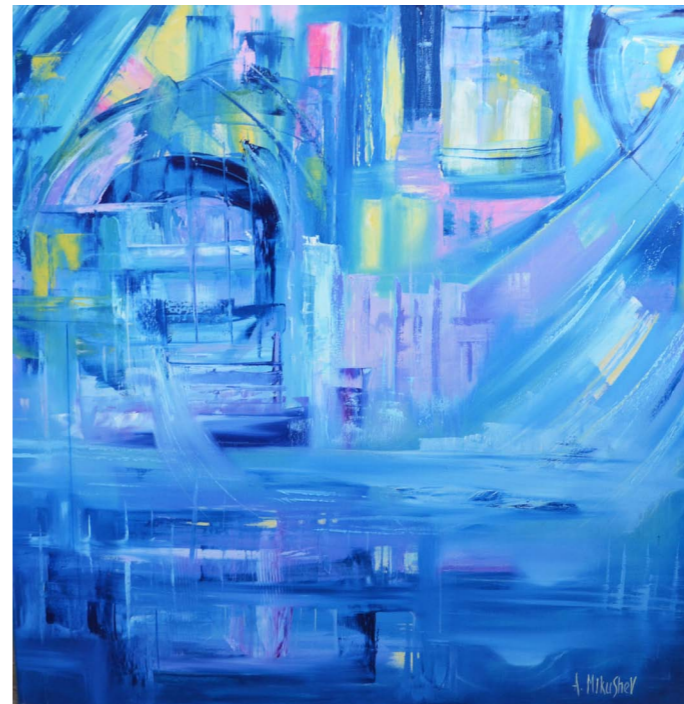

**Alexander Mikushev**  
ARTIST

affecting the mystical experience — we can see that the canon (as a stable form of content transfer) and the symbol are urgently needed, formative elements. They make up a ramified system of substantial forms and contribute to the preservation of completeness of meanings and clarity of understanding. Therefore, paintings of A. Mikushev by their very nature maintain a high level of symbolism and metaphor.

SPHERE  
масло, холст  
100x100  
2014

POND  
масло, холст  
80x80  
2014

DODECAHEDRON- ETHER

*масло, холст*

80x80

2014

TOWARDS THE CENTER

*масло, холст*

80x80

2014

LITTLE BLUE WINDOW  
масло, холст  
90x90  
2014

SUN CITY  
масло, холст  
90x90  
2014

OUR LIFE  
масло, холст  
90x90  
2014

SPACE MACHINE  
масло, холст  
90x90  
2014

CITY  
масло, холст  
90x90  
2014

A. Mikushev

SNOWBOUND

масло, холст  
90x90  
2014

GHOST TOWN

масло, холст  
90x90  
2014

RED ON BLUE

масло, холст  
90x90  
2014

GREEN