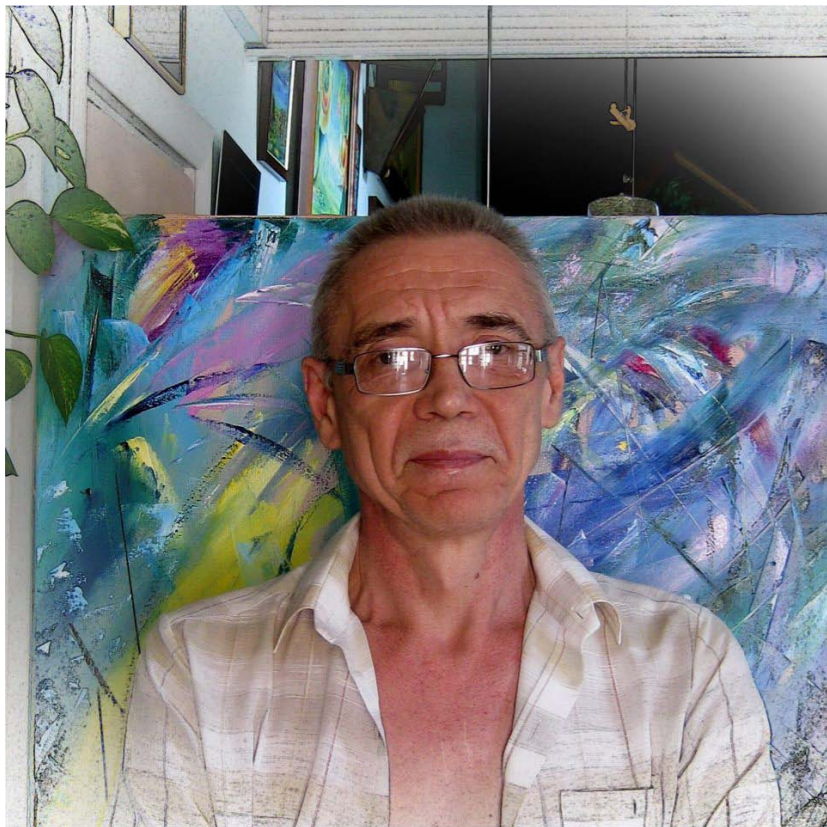

**Alexander Mikushev**  
ARTIST

affecting the mystical experience — we can see that the canon (as a stable form of content transfer) and the symbol are urgently needed, formative elements. They make up a ramified system of substantial forms and contribute to the preservation of completeness of meanings and clarity of understanding. Therefore, paintings of A. Mikushev by their very nature maintain a high level of symbolism and metaphor.

### Alexander Mikushev

In the words of the author, he does not invent, but only tries to convey what he sees in the mystical revelations with the help of painterly forms. Moreover, here, at first glance, there is no place for symbols (in the form of certain well-established elements of information transmission) or cliché. However, mystical experience is always meta-sensuous. It is not perceived as visual, auditory or other images. Transformation of experience into the objects of habitual human perception (the five senses plus ratio) occurs at the stage of comprehending this experience when a person tries to find a form of transmission of his/her unusual experience. On the example of religious texts (both literary and pictorial, sculptural, architectural) and religious practices — spheres directly

SPHERE  
масло, холст  
100x100  
2014

POND  
масло, холст  
80x80  
2014

DODECAHEDRON- ETHER

*масло, холст*

80x80

2014

TOWARDS THE CENTER

*масло, холст*