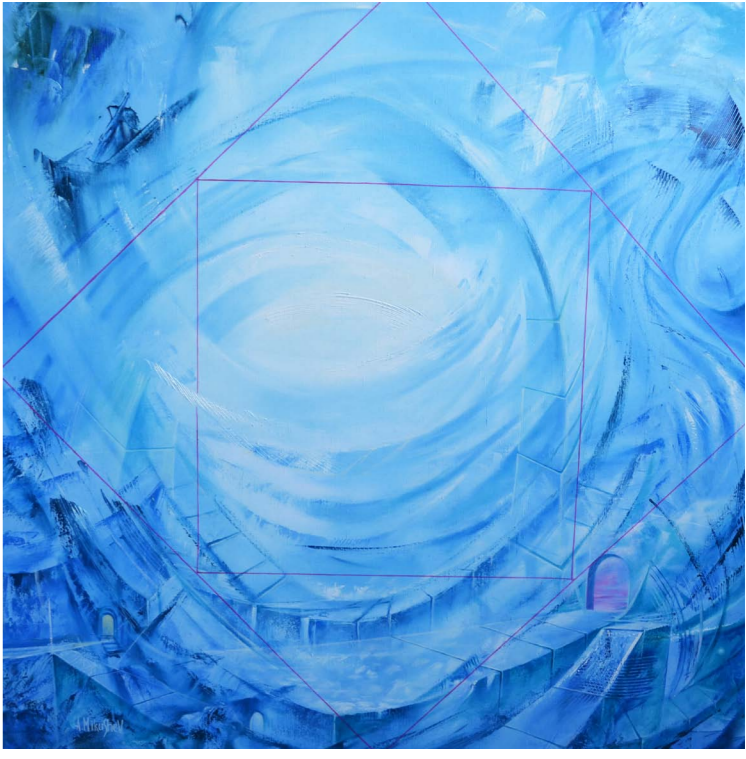

**Alexander Mikushev**  
ARTIST

affecting the mystical experience — we can see that the canon (as a stable form of content transfer) and the symbol are urgently needed, formative elements. They make up a ramified system of substantial forms and contribute to the preservation of completeness of meanings and clarity of understanding. Therefore, paintings of A. Mikushev by their very nature maintain a high level of symbolism and metaphor.

SPHERE  
масло, холст  
100x100  
2014

POND  
масло, холст  
80x80  
2014

DODECAHEDRON- ETHER

*масло, холст*

80x80

2014

TOWARDS THE CENTER

*масло, холст*

80x80

2014

LITTLE BLUE WINDOW  
масло, холст  
90x90  
2014

SUN CITY  
масло, холст  
90x90  
2014

OUR LIFE  
масло, холст  
90x90  
2014

SPACE MACHINE  
масло, холст  
90x90  
2014

CITY  
масло, холст  
90x90  
2014