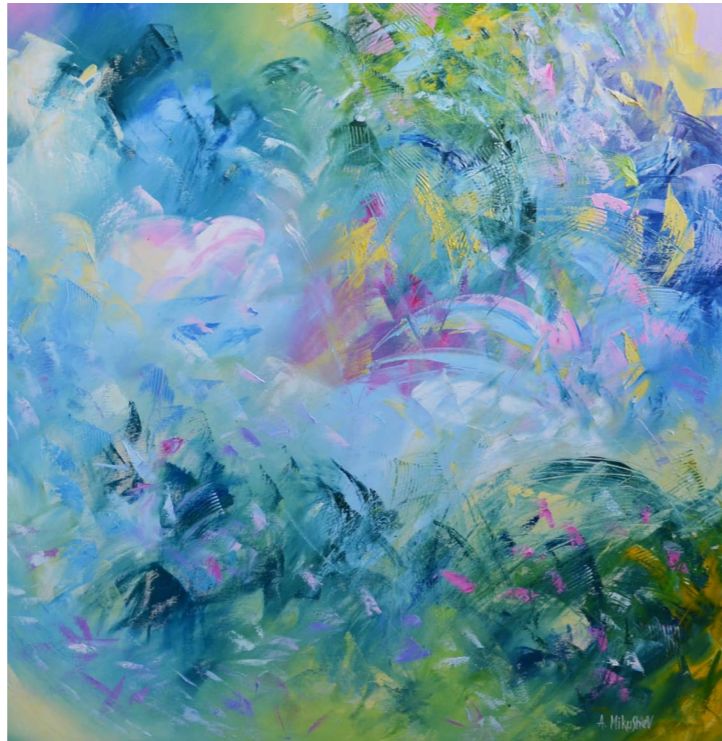

**Alexander Mikushev**  
ARTIST

affecting the mystical experience — we can see that the canon (as a stable form of content transfer) and the symbol are urgently needed, formative elements. They make up a ramified system of substantial forms and contribute to the preservation of completeness of meanings and clarity of understanding. Therefore, paintings of A. Mikushev by their very nature maintain a high level of symbolism and metaphor.

SPHERE  
масло, холст  
100x100  
2014

POND  
масло, холст  
80x80  
2014

DODECAHEDRON- ETHER

*масло, холст*

80x80

2014

TOWARDS THE CENTER

*масло, холст*

масло, холст  
90x90  
2014

RED, YELLOW, GREEN, BLUE

масло, холст  
90x90  
2014

SUNNY MORNING

масло, холст  
90x90  
2014

SUMMER MORNING

масло, холст  
90x90  
2014

DOME  
масло, холст  
90x90  
2014